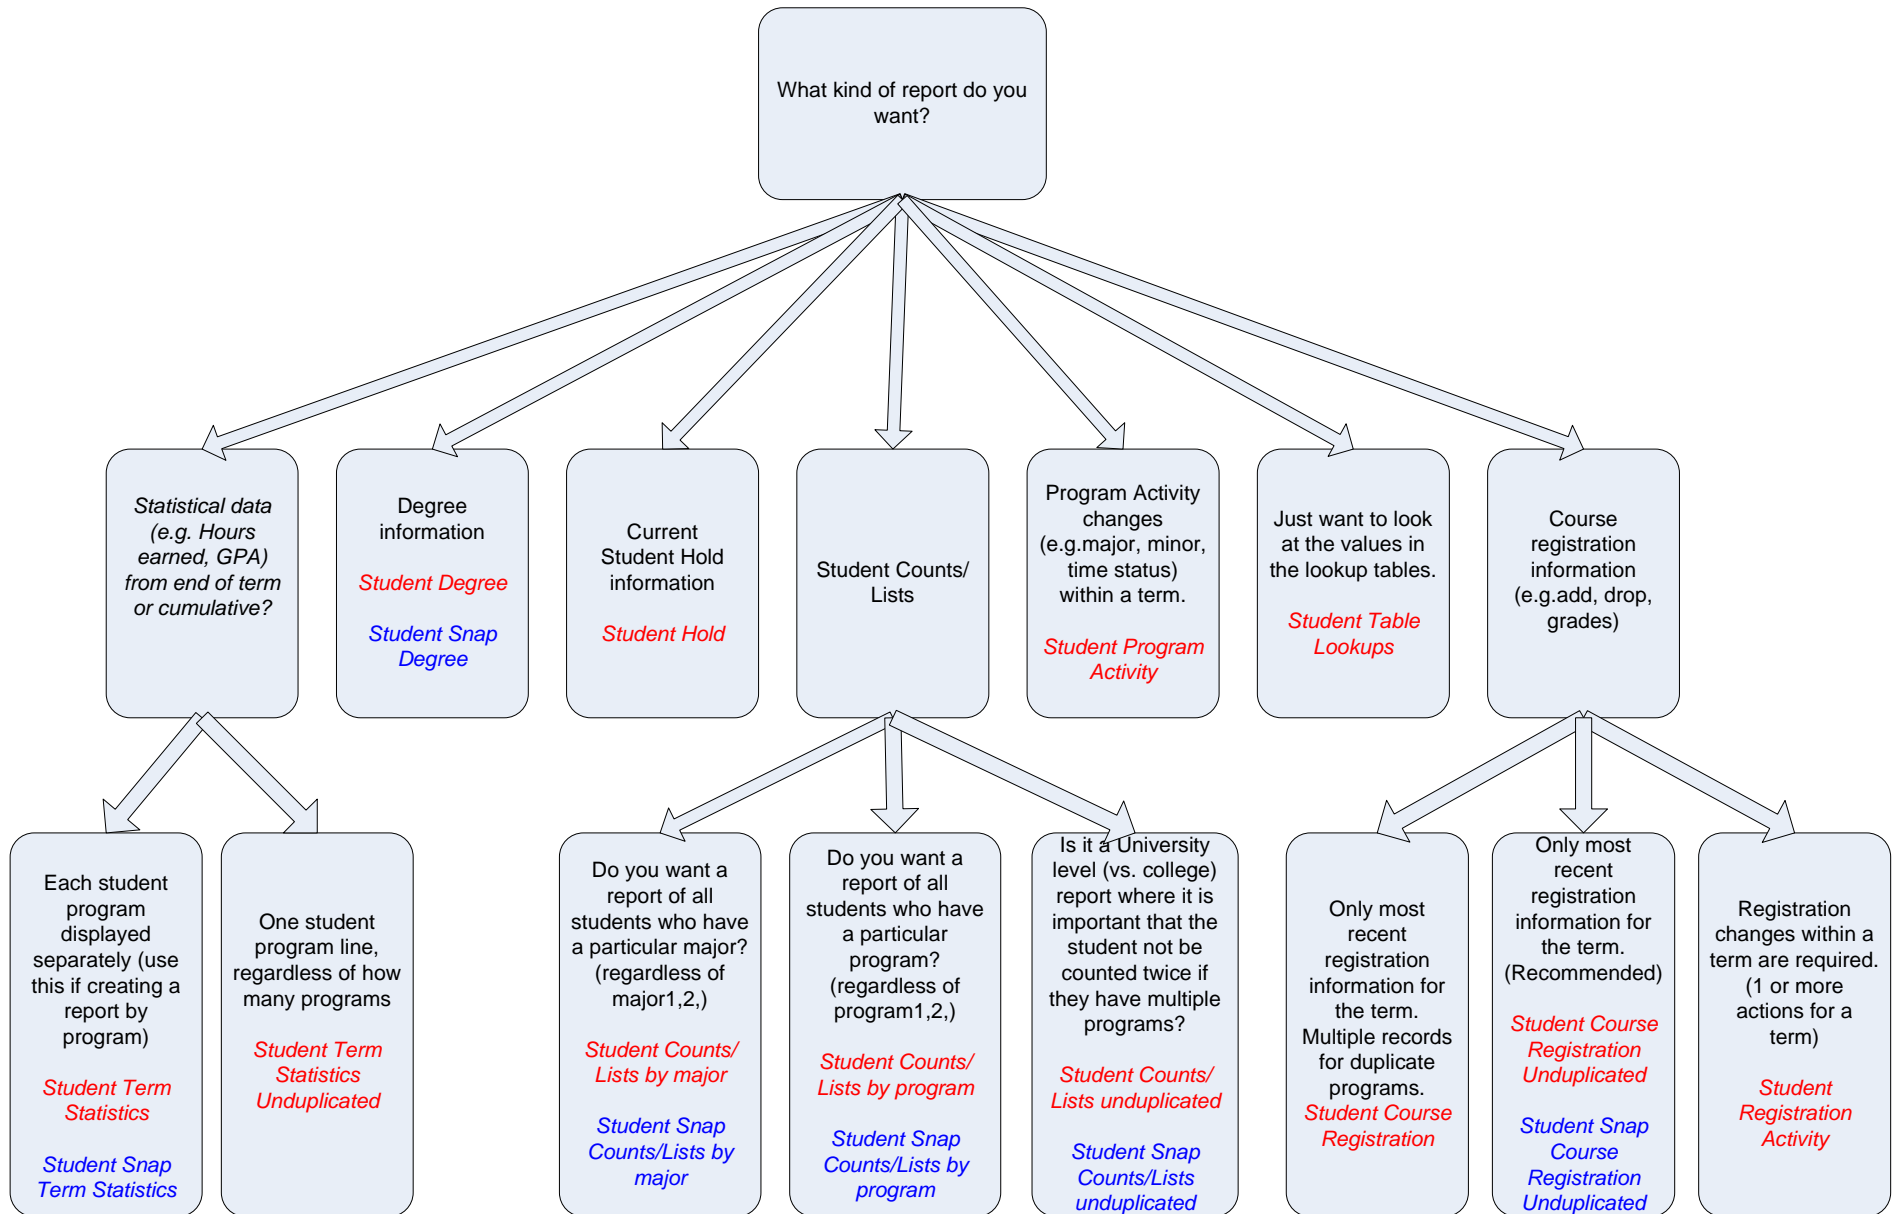

# Student Data Warehouse

## Which model do I choose?

NOTE: Student Snap models are only used to capture point in time information data for a single year term only